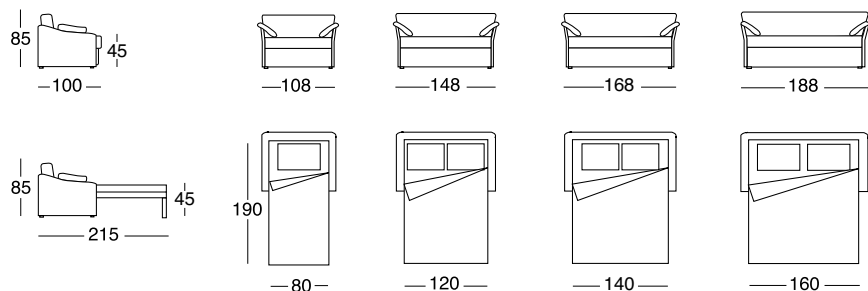

IT Divani e poltrone trasformabili in letto, completamente sfoderabili. Struttura portante in tubolare di acciaio. Meccanica rete estendibile con doghe di legno. Imbottitura in poliuretano espanso con ovattatura in fibre acriliche. Materasso H. cm. 11 in poliuretano espanso rivestito con falda acrilica. Su richiesta il materasso può essere fornito in Pollatex. Fornito di trapunta e lenzuola di cotone bianco.

EN Sofa beds and armchair bed with fully removable covers. Steel tube-shaped main structure. Extendible mechanism with wooden slats. Polyurethane foam padding covered in acrylic fibre wadding. 11 cm high polyurethane foam mattress covered with a layer of acrylic. The mattress may be supplied to order in Pollatex HT with natural latex. The bed set comes complete with white cotton quilt and sheets.

FR Canapés et fauteuils convertibles. Entièrement déhoussables. Structure portante en tubulaire d'acier. Mécanisme extensible avec lattes en bois. Garnissage en polyuréthane expansé avec garniture en fibre acrylique. Matelas de 11 cm en polyuréthane expansé recouvert en fibre acrylique. En option, le matelas peut être fourni en Pollatex. Le lit est livré avec une couette et un drap de lit en coton blanc.

DE Schlafcouchen und Schlafessel, komplett abziehbar. Untergestell aus Stahlrohr. Mechanik fuer ausziehbaren Holz-Lattenrost. Polsterung aus Polyurethan-Schaum mit Wattierung aus Acrylvlies. Matratze H 11cm aus Polyurethan-Schaum mit Acrylvliesabdeckung. Auf Wunsch kann die Matratze auch in Polyatex geliefert werden. Ausgestattet mit Steppdecke und Bettlaken aus weisser Baumwolle.