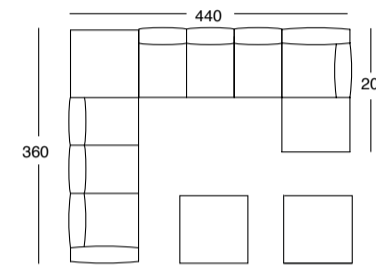

Page 16-17/18-19