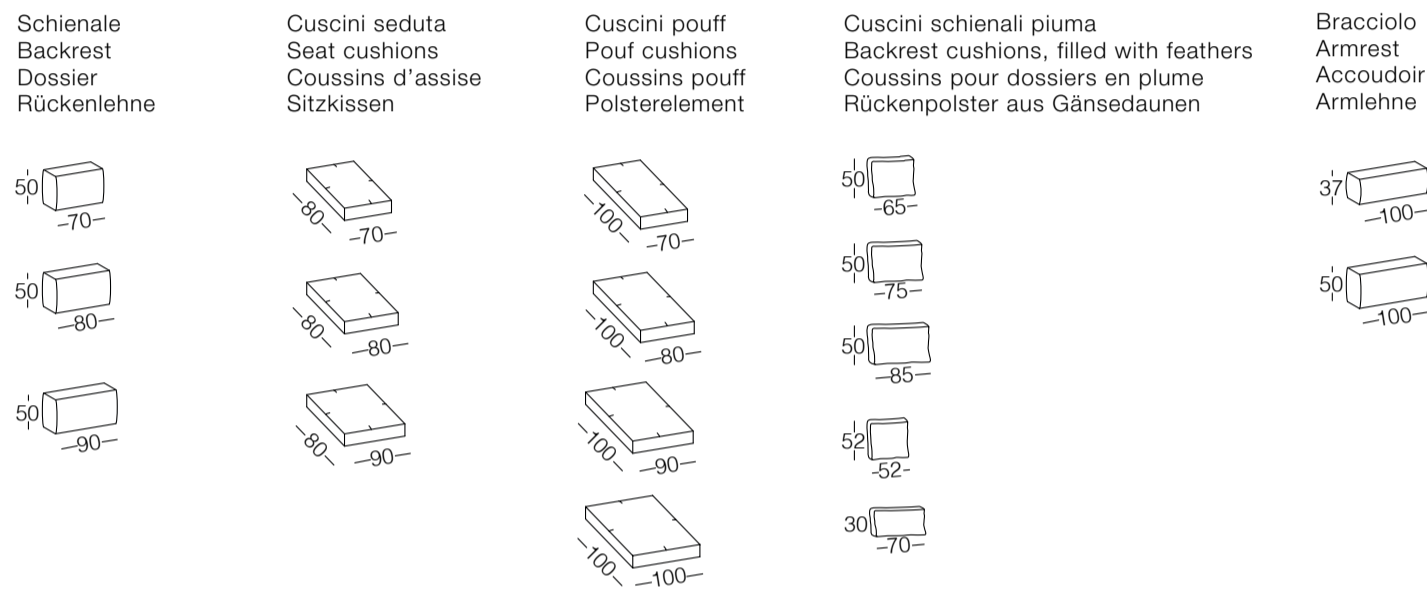

Basi . Base units
Bases . Unterbauten

Elementi composti, consultare listino . For modular elements, see price list .
Éléments composites, consulter le tableau des prix . Für Kombinationen verweisen Sie auf die Preisliste

Marmo . Marble
Marbre . Marmor

dark emperador

Travertino . Travertine
Travertin . Travertin

IT_Structura basi, braccioli e schienali in acciaio verniciato garantita 10 anni. Imbottitura in schiuma poliuretana a quote differenziate e rivestita in fibra acrilica accoppiata. Seduta in poliuretano espanso a quote differenziate con memory foam e fibra acrilica rivestiti con tela di cotone bianca. Cuscini volanti schienali in piuma d'oca canalizzata. Tavolini in marmo, travertino e cuio con anima in multistrato. Pet's bed: struttura in multistrato gommato rivestita in ecopelle. Trapuntino imbottito in fibra. Appoggi a terra in alluminio stampato e lucidato oppure nickel nero, con antiscivolo termoplastico neutro. Tutti gli elementi sono completamente svestibili.

EN_The frame, armrests and backrests are in painted steel and guaranteed for 10 years. They are padded in polyurethane foam with varying density and upholstered in a backed acrylic fibre. The seat is in expanded polystyrene with varying density, with memory foam and acrylic fibre, backed with white cotton canvas. The loose cushions of the backrest are filled with goose down in baffle boxes. Small tables in marble, travertine and leather with a plywood frame. Pet's bed: frame in layered rubber, upholstered in eco-leather. Quilt with synthetic filling. Feet in cast aluminium, either polished or in black nickel, with non-slip pads in transparent thermoplastic. The covers of all elements are fully removable.