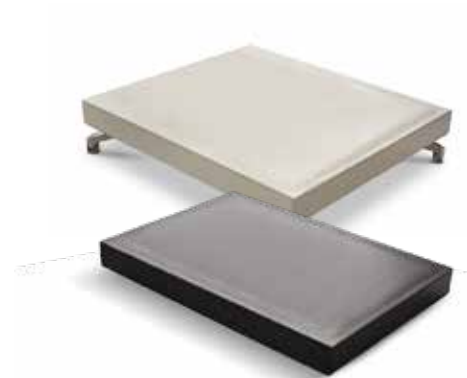

Dude Emperador cm. 100x100/80x12/21

Dude Cuoio cm. 100x100/80x12/21

Struttura:
scatolare in multistrato.
Piani:
in marmo emperador dark, nero marquinia, bianco carrara, travertino,
oppure cuoio nei colori di gamma.
Piedi:
in alluminio lucido oppure in materiale plastico.

Frame:
box-like frame in plywood.
Tops:
in Emperador Dark, Marquinia Black, Carrara White or travertine marble,
or in leather in the available colour range.
Feet:
shiny aluminium or plastic.