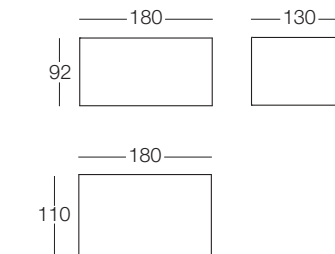

Pouff monoblocco . Single block pouffe

Cuscino . Cushion

Poggiatesta . Headrest

Struttura in massello di abete. Piedi a vista verniciati marrone scuro RAL 8022. Imbottitura in poliuretano espanso a quote differenziate, rivestita in fibra acrilica accoppiata. Cuscini seduta in poliuretano espanso a quote differenziate, con trapunta in piuma d'oca canalizzata. Schienale in piuma d'oca canalizzata. Svestibilità totale.

Frame in solid spruce. Visible legs varnished in dark brown RAL 8022. Multi-density polyurethane foam padding, upholstered in bonded acrylic fibre. Seat cushions in multi-density polyurethane foam, with goose down filled quilting. Backrest with goose down filling. Fully removable covers.