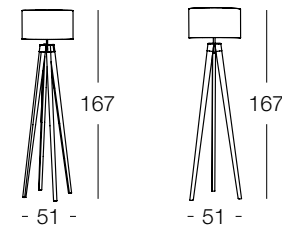

Edgar cm. 51x167

Edgar cm. 51x167

**Struttura:**  
in metallo laccato marrone scuro (RAL 8022),  
gambe in frassino tinte noce, ruggine o seppia.  
**Paralume:**  
diametro cm 45 in tessuto e pvc.

**Frame:**  
in dark brown (RAL 8022) lacquered metal,  
legs in walnut, rust or sepia dyed ash.  
**Shade:**  
45 cm diameter in fabric and pvc.