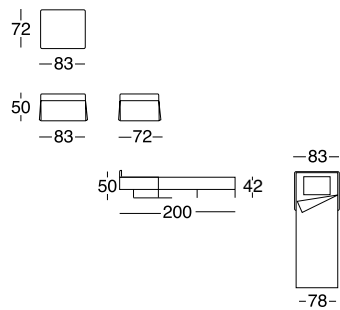

IT Pouff trasformabile in letto singolo con semplice meccanismo. Rete elettrosaldata. Completamente sfoderabile. Materasso in poliuretano espanso H. cm. 11. Su richiesta il materasso può essere fornito in Polilatex.

EN Pouf with simple mechanism for transformation into a single bed. Electrically welded base. Fully removable cover. 11 cm high polyurethane foam mattress. The mattress may be supplied to order in Polilatex HT with natural latex.

FR Pouf convertible en lit à une place, grâce à un mécanisme tout simple. Sommier électrosoudé. Entièrement déhoussable. Matelas de 11 cm en polyuréthane expansé. En option, le matelas peut être fourni en Polilatex.

DE Pouf als Einzelbett mit einfachem Mechanismus. Elektroggeschweisster Sprungrahmen. Komplett abziehbar Matratze aus Polyurethan-Schaum H 11cm. Auf Wunsch kann die Matratze in Polylatex geliefert werden.