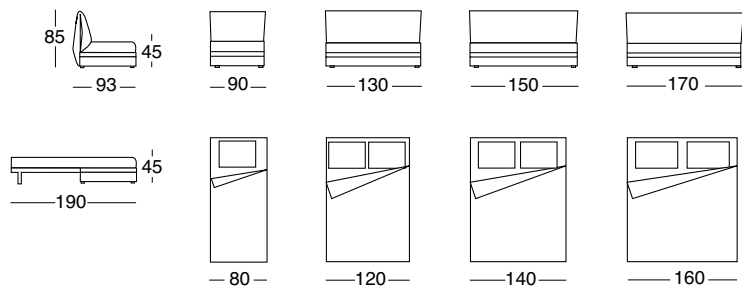

IT Divani e poltrone trasformabili in letto, completamente sfoderabili. Struttura portante in tubolare di acciaio. Meccanica rete estendibile con doghe di legno. Imbottitura in poliuretano espanso con ovattatura in fibre acriliche. Materasso H. cm. 11 in poliuretano espanso rivestito con falda acrilica. Su richiesta il materasso può essere fornito in Polilatex. Fornito di trapunta e lenzuola di cotone bianco.

EN Sofa beds and armchair bed with fully removable covers. Steel tube-shaped main structure. Extendible mechanism with wooden slats. Polyurethane foam padding covered in acrylic fibre wadding. 11 cm high polyurethane foam mattress covered with a layer of acrylic. The mattress may be supplied to order in Polilatex HT with natural latex. The bed set comes complete with white cotton quilt and sheets.

FR Canapés et fauteuils convertibles. Entièrement déhoussables. Structure portante en tubulaire d'acier. Mécanisme extensible avec lattes en bois. Garnissage en polyuréthane expansé avec garniture en fibre acrylique. Matelas de 11 cm en polyuréthane expansé recouvert en fibre acrylique. En option, le matelas peut être fourni en Polilatex. Le lit est livré avec une couette et un drap de lit en coton blanc.

DE Schlafcouchen und Schlafsessel, komplett abziehbar. Untergestell aus Stahlrohr. Mechanik fuer ausziehbaren Holz-Lattenrost. Polsterung aus Polyurethan-Schaum mit Wattierung aus Acrylvlies. Matratze H 11cm aus Polyurethan-Schaum mit Acrylvliesabdeckung. Auf Wunsch kann die Matratze auch in Polyilatex geliefert werden. Ausgestattet mit Steppdecke und Bettlaken aus weisser Baumwolle.